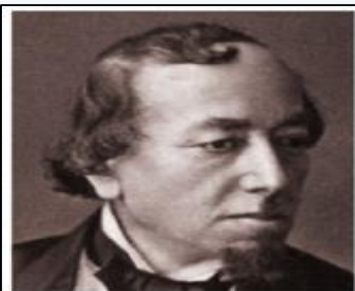

https://en.wikipedia.org/wiki/Robert_Clive

Abraham Darby I

Born in Staffordshire, 1678; died in 1717

Attributed with starting the Industrial Revolution in Coalbrookdale

Wikipedia Link:

https://en.wikipedia.org/wiki/Abraham_Darby_I

(See also *Abraham Darby II*, *III* and *IV*)

Charles Darwin

Born in Shrewsbury, 1809; died in 1882

Naturalist and geologist

Best known for the theory of evolution

Wikipedia Link:

https://en.wikipedia.org/wiki/Charles_Darwin

Benjamin Disraeli

Born in Middlesex, 1804; died in 1881
Prime Minister 1868 and 1874-1880
MP for Shrewsbury 1841-1847

Wikipedia Link:

https://en.wikipedia.org/wiki/Benjamin_Disraeli

Henry Eckford

Born in Scotland, 1823; died in 1905
Horticulturalist
Moved to Wem in 1888 and established Eckford's Nursery